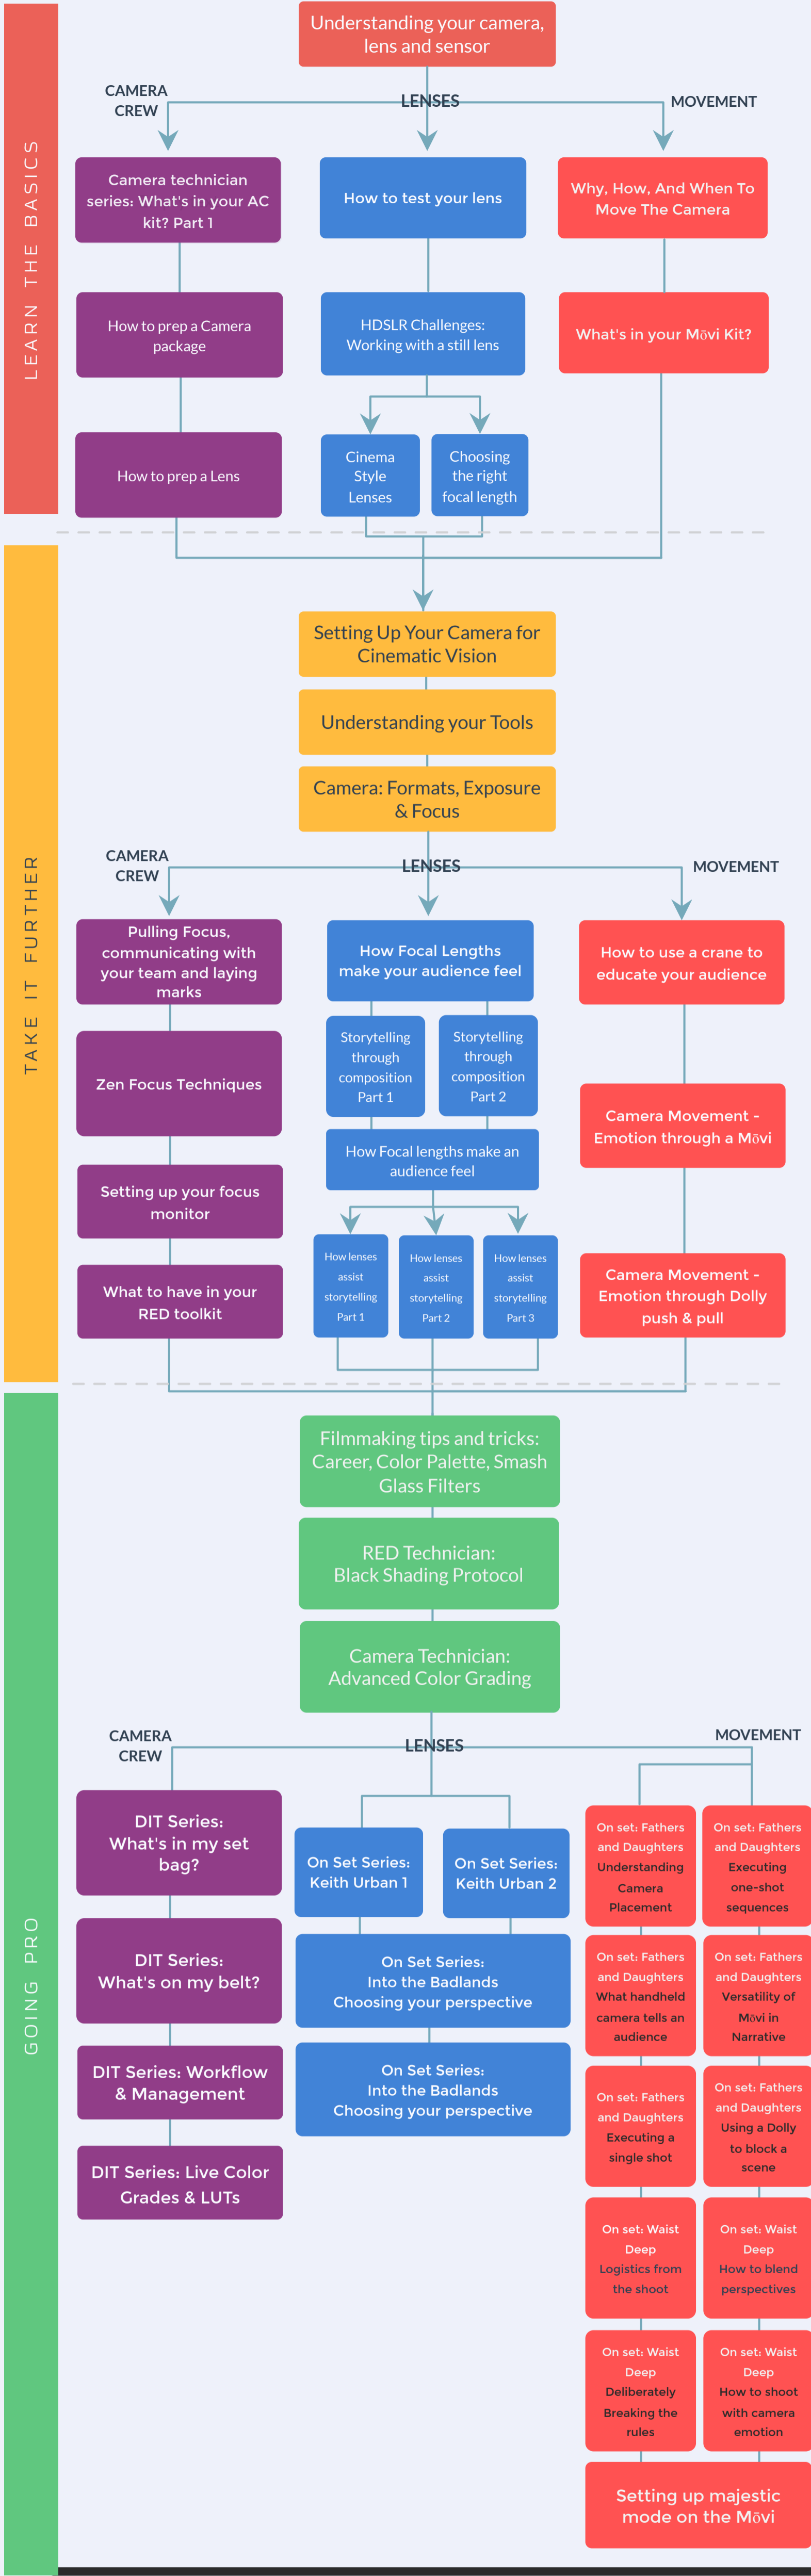

# Your journey to a Camera Career

DESIGNED BY HURLBUT ACADEMY

**Congratulations! You have completed the Camera Career Journey**

Here's a few added extras that can take you even higher:

Black Magic Ursa Mini Tests (overexposure, underexposure, ISO, color grading, NDs, Rolling Shutters)	Canon C100 Tests	Custom Picture Profiles for Canon C100	Arri Alexa LUTs
RED Gemini DSMC1 LUTs	RED Dragon DSMC1 & DSMC2 LUTs	3D LUT Bundle Lighting Interiors and Exteriors	